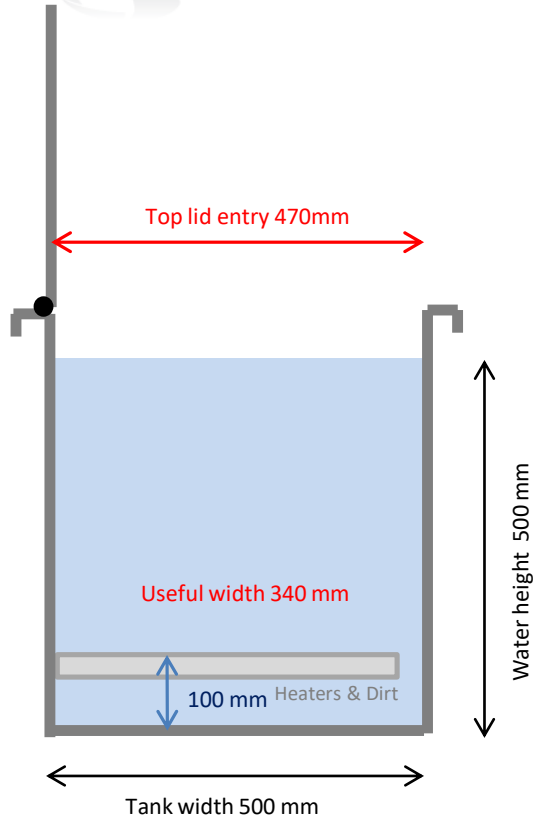

ICM-200

(No Platform Lift)

Green Label
ULTRATECNO

Side view

Top view