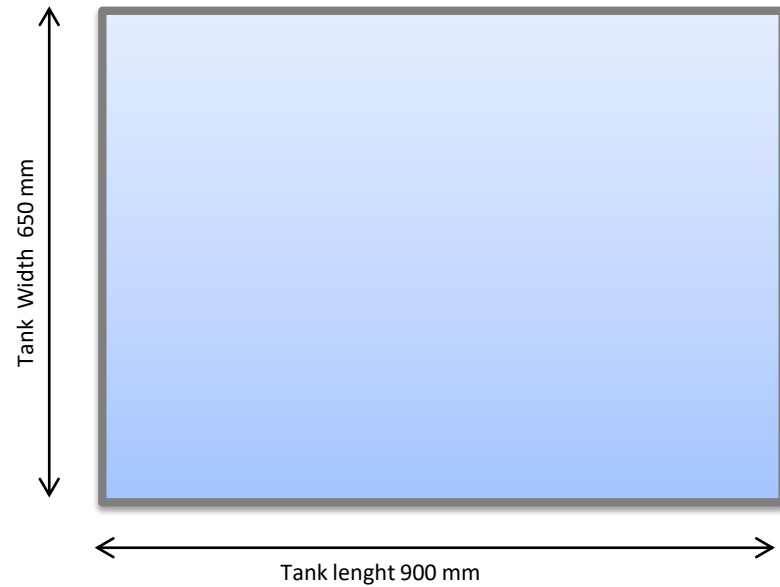

ICM-300

(No Platform Lift)

Green Label
ULTRATECNO

Side view