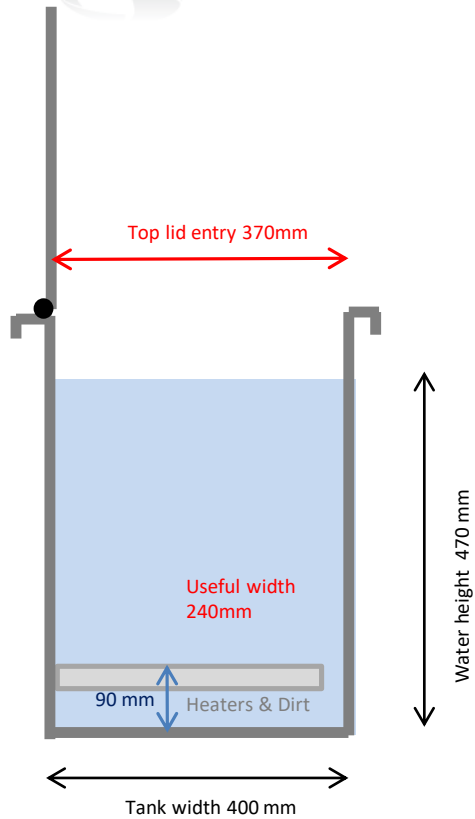

ICM-100

(No Platform Lift)

Side view