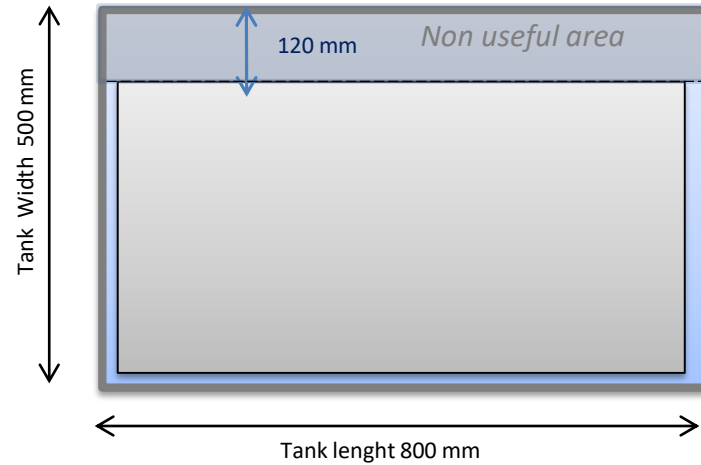

ACM-200E

Green Label
ULTRATECNO

Side view