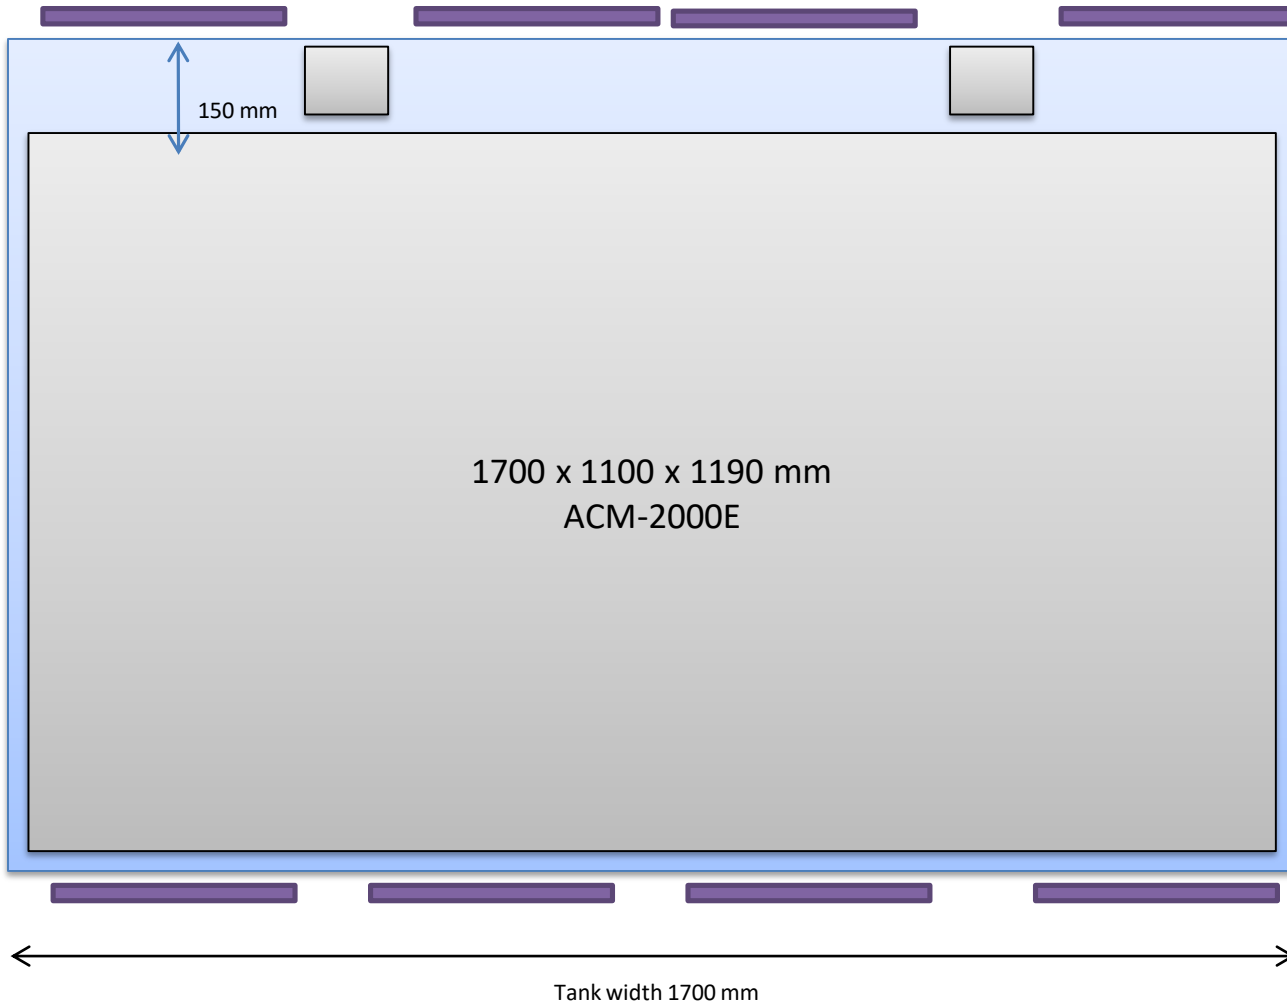

ACM-2000E

Green Label
ULTRATECNO