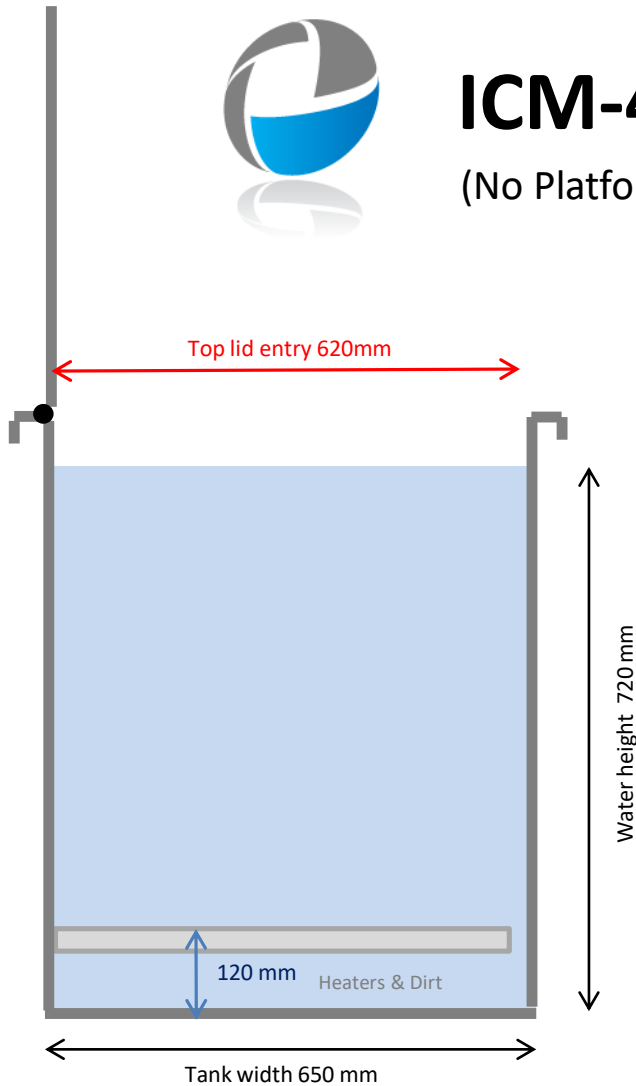

ICM-450

(No Platform Lift)

Green Label
ULTRATECNO