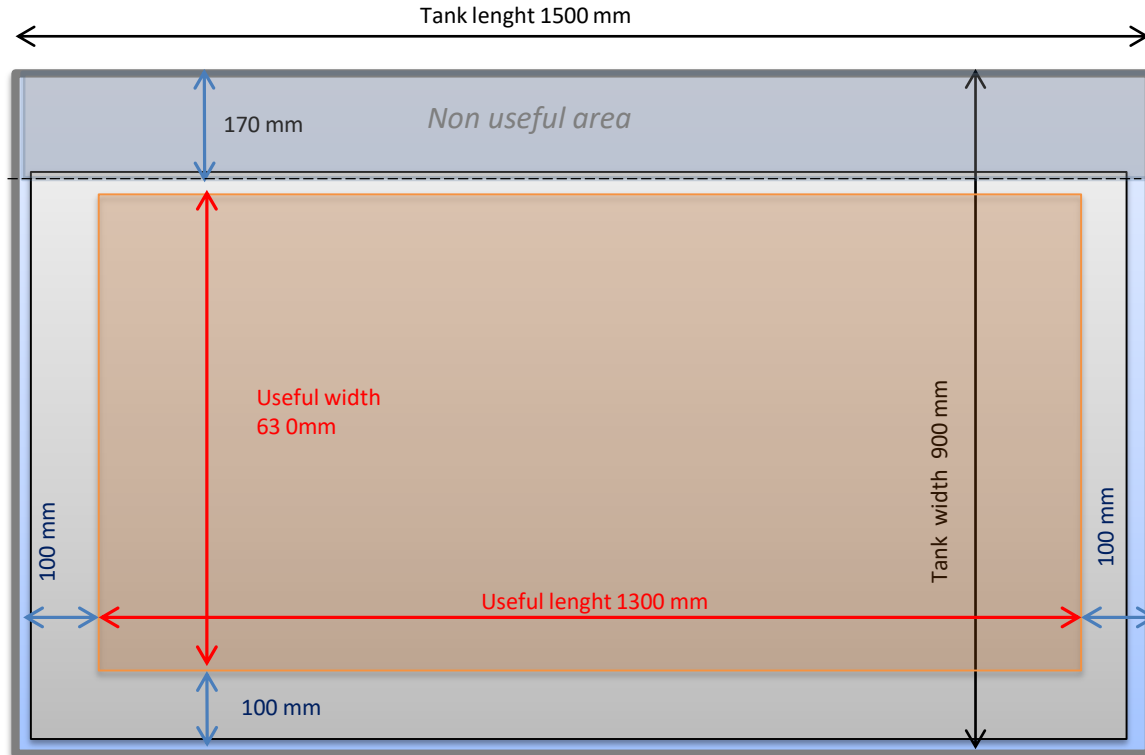

ACM-1000E

Green Label
ULTRATECNO