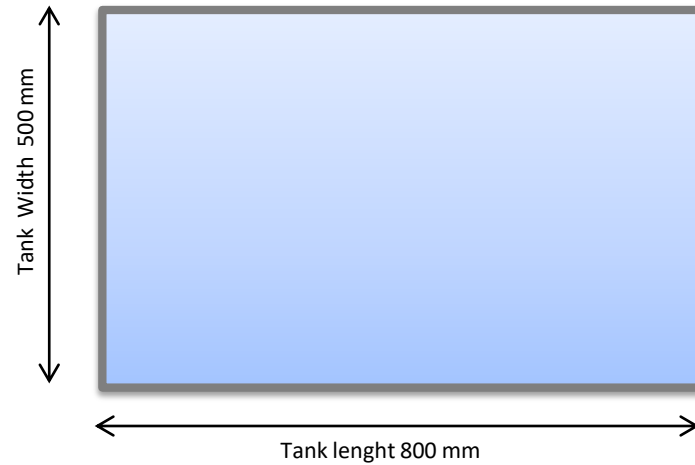

ICM-200

(No Platform Lift)

Green Label
ULTRATECNO

Side view

Top view