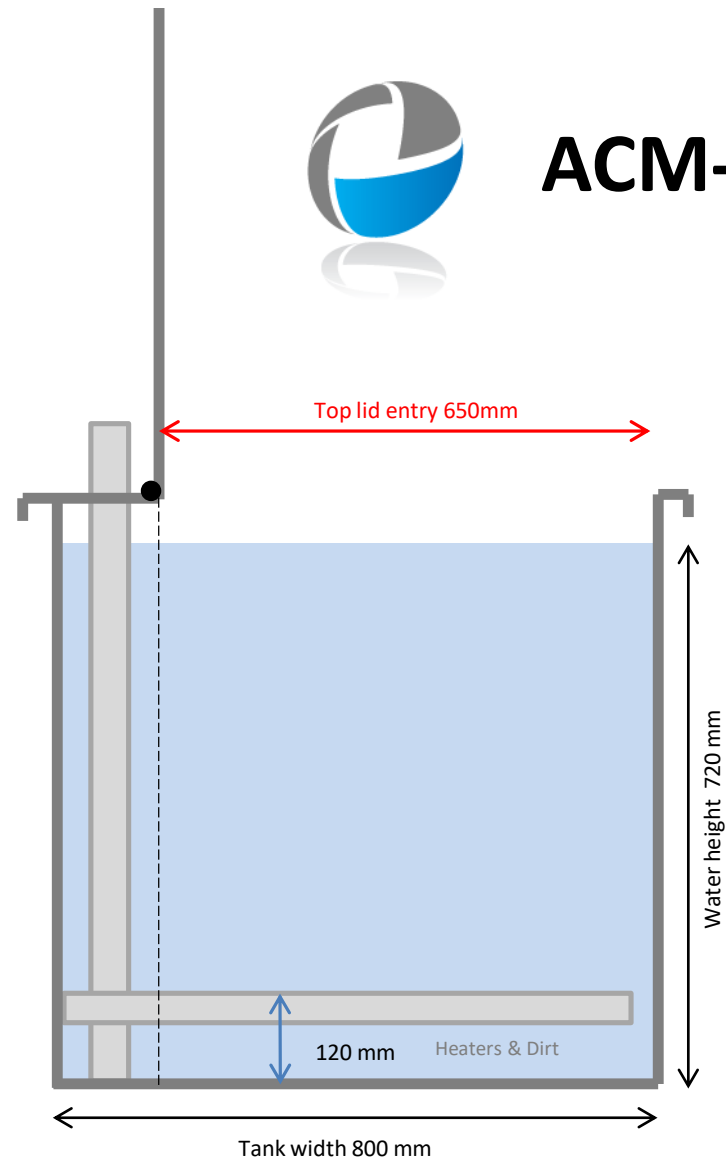

ACM-650E

Green Label
ULTRATECNO