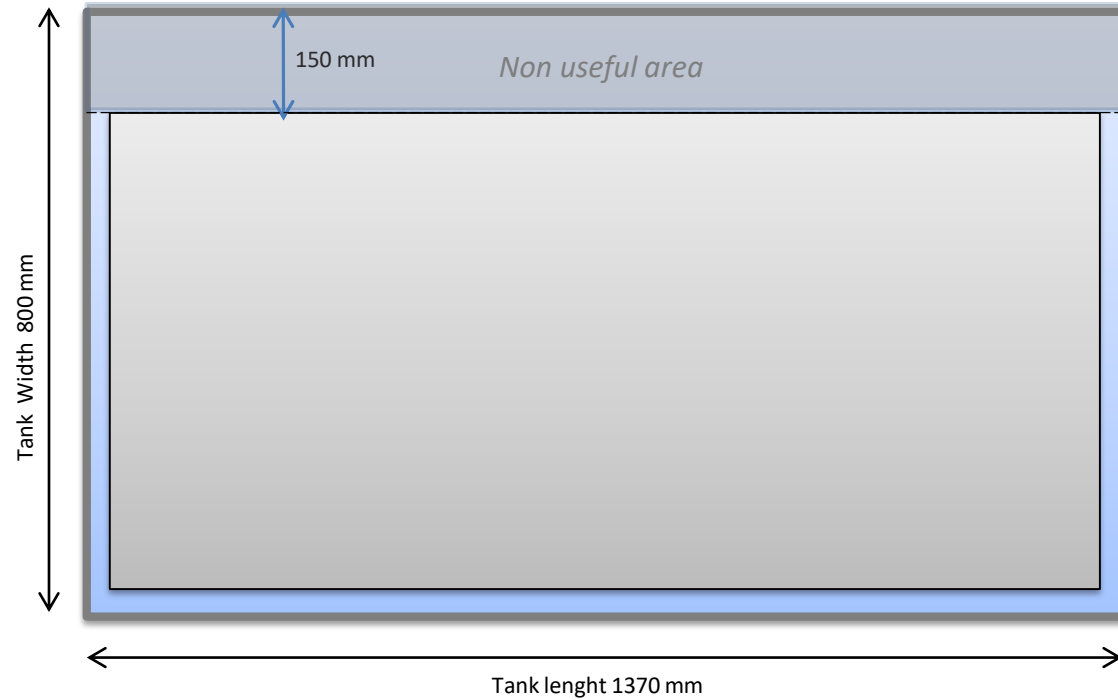

ACM-650E

Green Label
ULTRATECNO