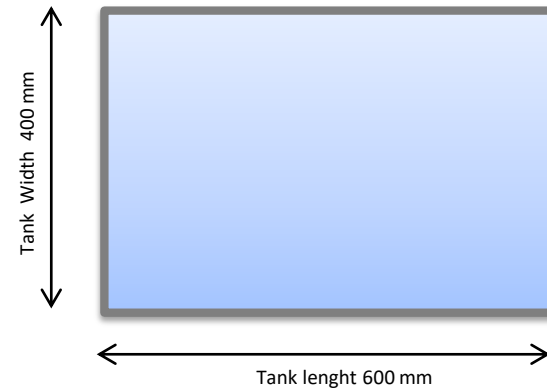

ICM-100

(No Platform Lift)

Side view