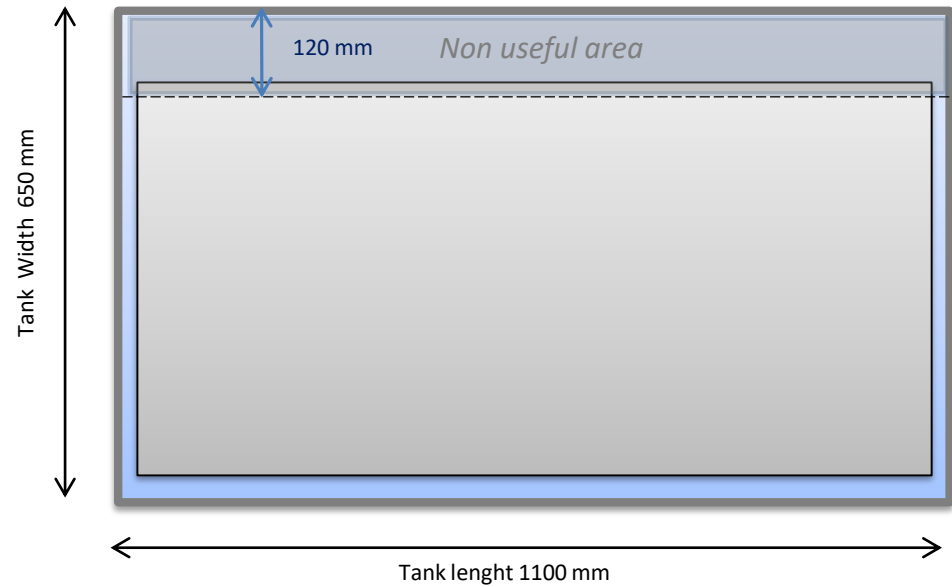

ACM-450E

Green Label
ULTRATECNO