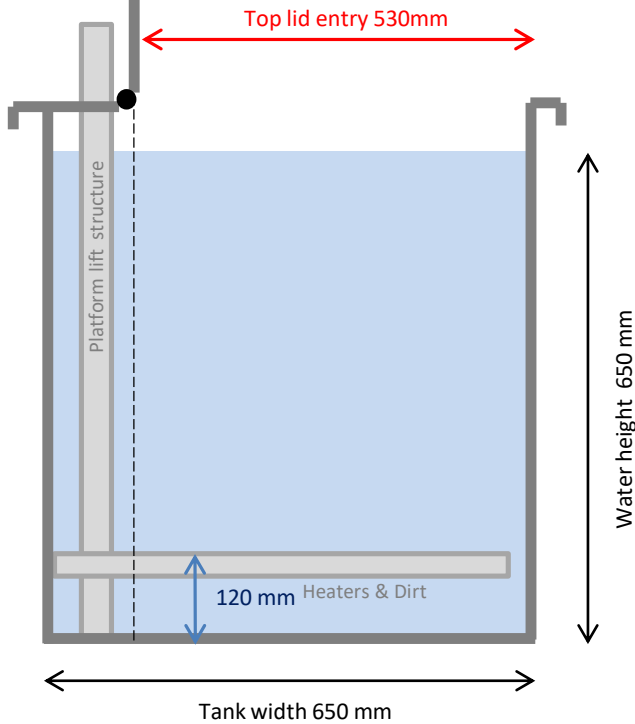

ACM-300E

Green Label
ULTRATECNO

Side view