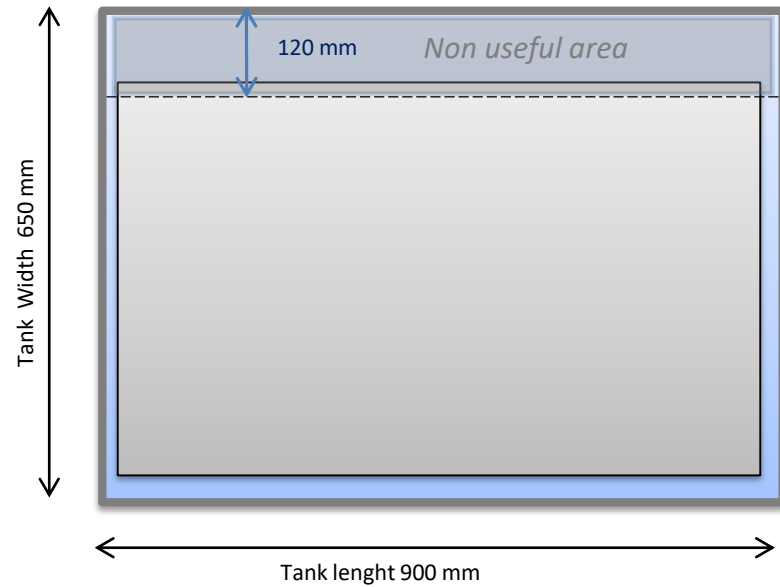

ACM-300E

Green Label
ULTRATECNO

Side view