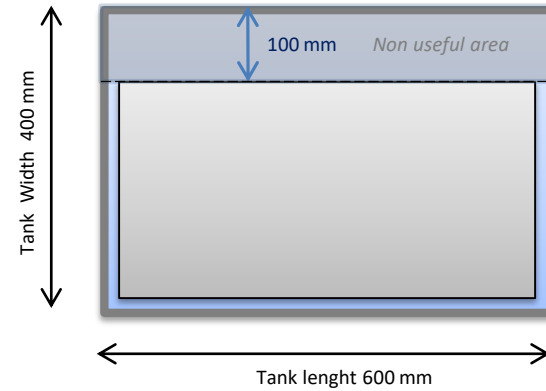

ACM-100E

Green Label
ULTRATECNO

Side view

Top view

ACM-200E

Green Label
ULTRATECNO

Water Capacity	200 litres
Ultrasound Power	28 kHz - 2 kW
Heating Power	7,5 kW
Elevator Max Load	75 Kg
Main Tank Internal Measures	800 x 500 x 500 mm
Tray Measures	750 x 420 mm
External Measures	1270 x 825 x 1420 mm
Insulated Top Lid	Yes
Oil Separation (LFS)	Yes
Acoustic Reduction Filter (ARF)	Yes
Machine Weight	280 kg