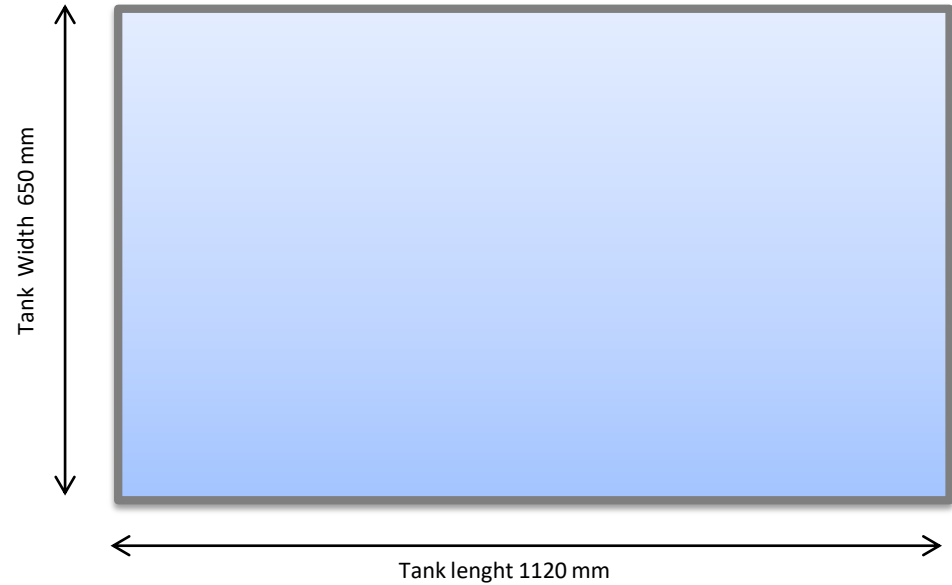

ICM-450

(No Platform Lift)

Green Label
ULTRATECNO