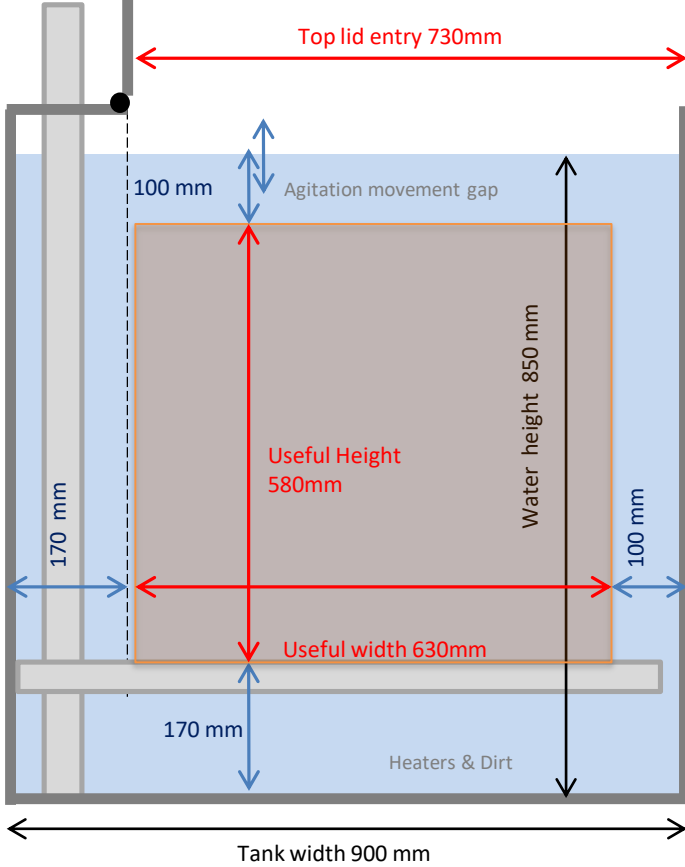

ACM-1000E

Green Label
ULTRATECNO