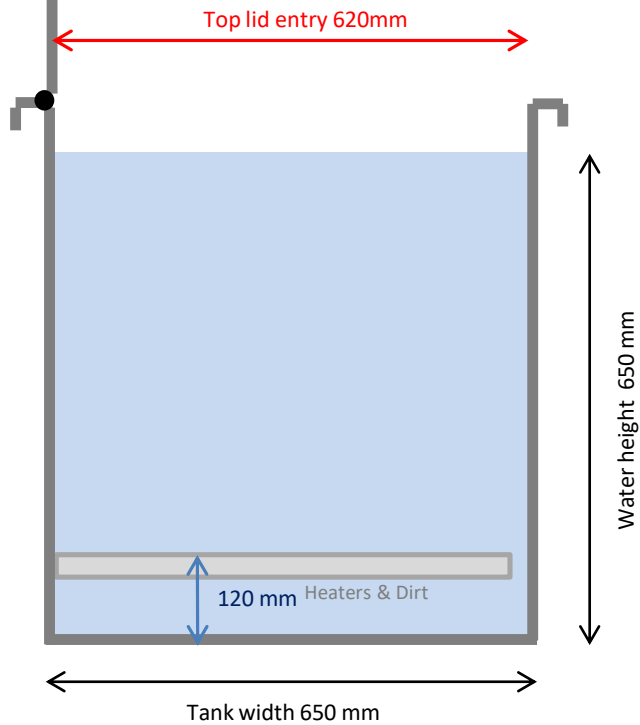

ICM-300

(No Platform Lift)

Green Label
ULTRATECNO

Side view