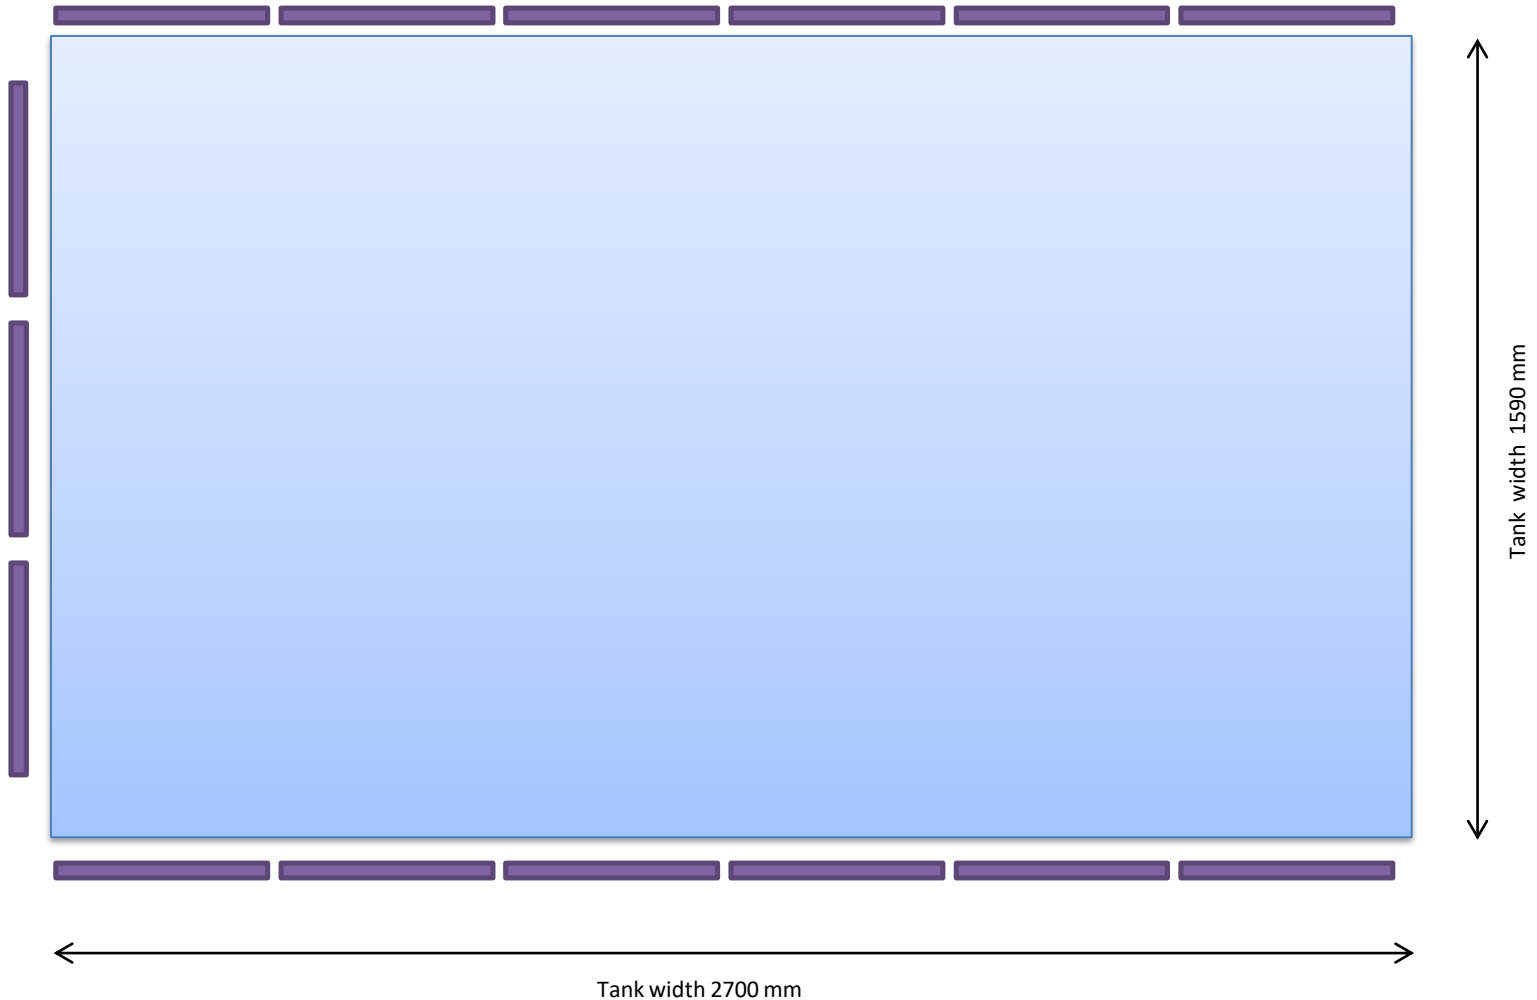

ICM-5000

(No Platform Lift)

Green Label
ULTRATECNO