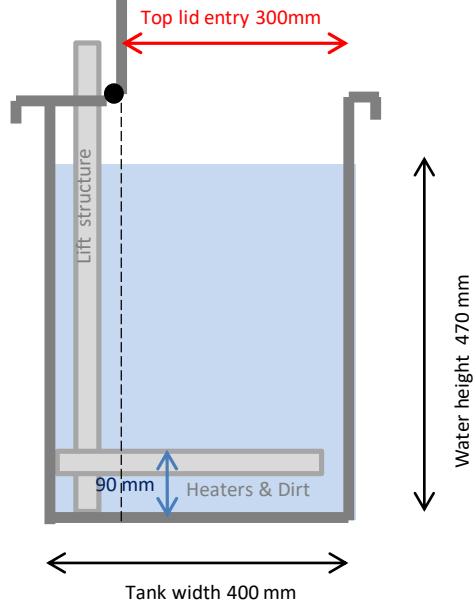

ACM-100E

Green Label
ULTRATECNO

Side view

Top view

ACM-200E

Green Label
ULTRATECNO

Water Capacity	200 litres
Ultrasound Power	28 kHz - 2 kW
Heating Power	7,5 kW
Elevator Max Load	75 Kg
Main Tank Internal Measures	800 x 500 x 500 mm
Tray Measures	750 x 420 mm
External Measures	1270 x 825 x 1420 mm
Insulated Top Lid	Yes
Oil Separation (LFS)	Yes
Acoustic Reduction Filter (ARF)	Yes
Machine Weight	280 kg