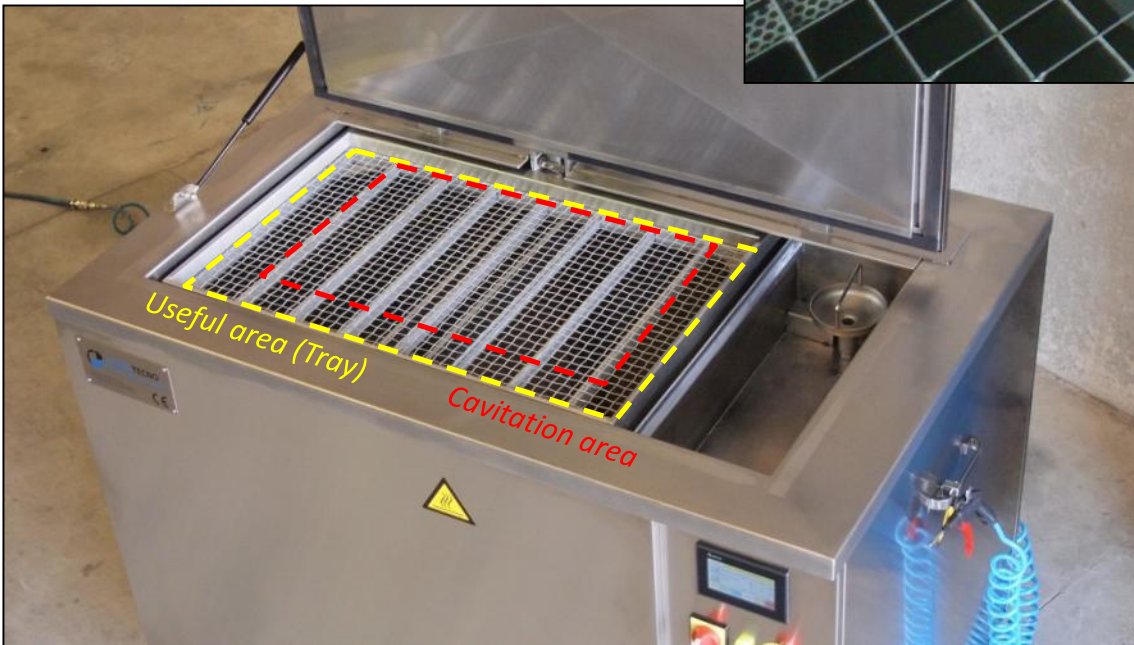

ULTRATECNO

**Power
Ultrasonic
Cleaning**

Recommended
Tank
Useful Areas &
Height

ACM Series

(with platform Lift)

RECOMMENDED TANK USEFUL AREAS & HEIGHT

Always 100-150 mm free space have to be left at all sides to provide enough free space for proper ultrasound acoustic waves diffusion. We call this cavitation area.

Mass effect will absorb cavitation energy. So machine can not be overloaded. Be aware of this when cleaning heavy parts (steel/cast iron).

ACM-100E

Green Label
ULTRATECNO

Water Capacity	110 litres
Ultrasound Power	28 kHz - 1 kW
Heating Power	3,75 kW
Elevator Max Load	50 Kg
Main Tank Internal Measures	600 x 400 x 470 mm
Tray Measures	550 x 320 mm
External Measures	1070 x 720 x 1335 mm
Insulated Top Lid	Yes
Oil Separation (LFS)	Yes
Acoustic Reduction Filter (ARF)	Yes
Machine Weight	180 kg

ACM-100E

Green Label
ULTRATECNO

Side view

Top view

ACM-200E

Green Label
ULTRATECNO

Water Capacity	200 litres
Ultrasound Power	28 kHz - 2 kW
Heating Power	7,5 kW
Elevator Max Load	75 Kg
Main Tank Internal Measures	800 x 500 x 500 mm
Tray Measures	750 x 420 mm
External Measures	1270 x 825 x 1420 mm
Insulated Top Lid	Yes
Oil Separation (LFS)	Yes
Acoustic Reduction Filter (ARF)	Yes
Machine Weight	280 kg

ACM-200E

Green Label
ULTRATECNO

Side view

Top view

ACM-300E

Green Label
ULTRATECNO

Water Capacity	380 litres
Ultrasound Power	28 kHz - 3 kW
Heating Power	7,5 kW
Elevator Max Load	250 Kg
Main Tank Internal Measures	900 x 650 x 645mm
External Measures	1450 x 1030 x 1820 mm
Insulated Top Lid	Yes
Oil Separation (LFS)	Yes
Acoustic Reduction Filter (ARF)	Yes
Machine Weight	395 kg