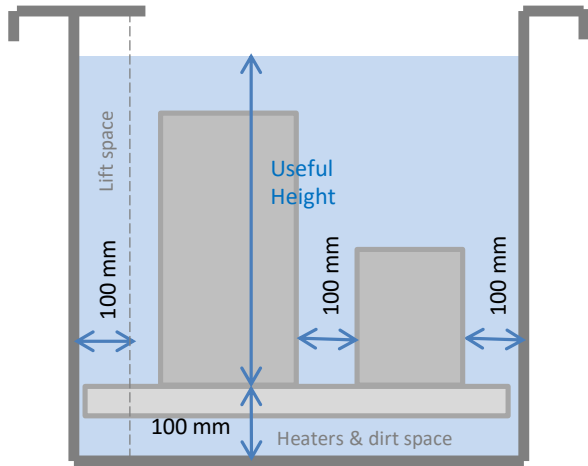

ULTRATECNO

**Power
Ultrasonic
Cleaning**

Recommended
Tank
Useful Areas &
Height

ACM Series

(with platform Lift)

RECOMMENDED TANK USEFUL AREAS & HEIGHT

Always 100-150 mm free space have to be left at all sides to provide enough free space for proper ultrasound acoustic waves diffusion. We call this cavitation area.