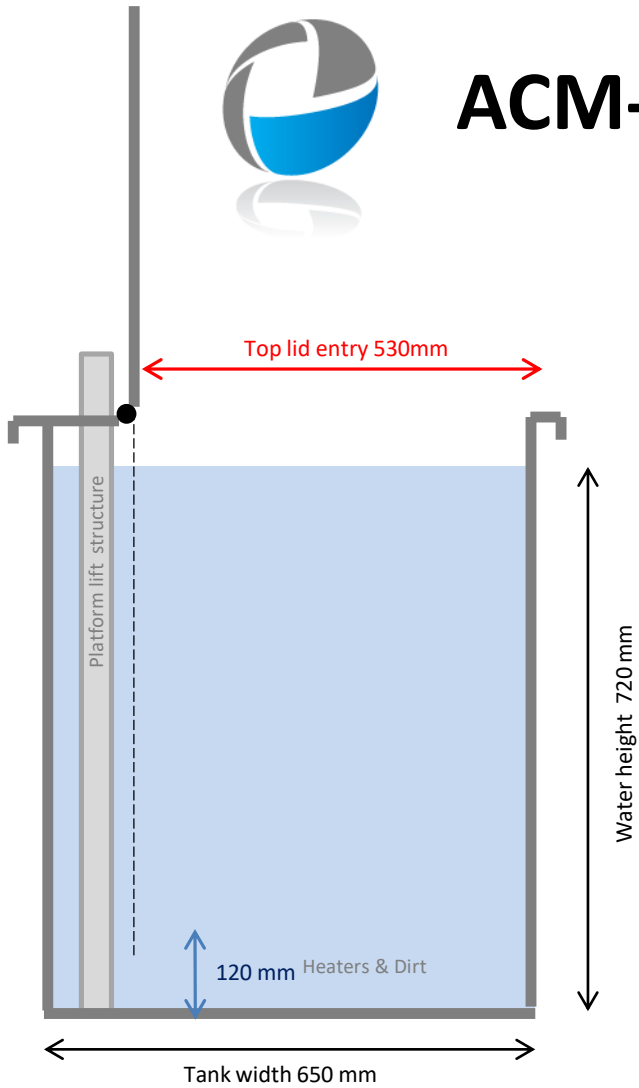

ACM-100E

Green Label
ULTRATECNO

Side view

Top view

ACM-200E

Green Label
ULTRATECNO

Water Capacity	200 litres
Ultrasound Power	28 kHz - 2 kW
Heating Power	7,5 kW
Elevator Max Load	75 Kg
Main Tank Internal Measures	800 x 500 x 500 mm
Tray Measures	750 x 420 mm
External Measures	1270 x 825 x 1420 mm
Insulated Top Lid	Yes
Oil Separation (LFS)	Yes
Acoustic Reduction Filter (ARF)	Yes
Machine Weight	280 kg

ACM-200E

Green Label
ULTRATECNO

Side view

Top view

ACM-300E

Green Label
ULTRATECNO

Water Capacity	380 litres
Ultrasound Power	28 kHz - 3 kW
Heating Power	7,5 kW
Elevator Max Load	250 Kg
Main Tank Internal Measures	900 x 650 x 645mm
External Measures	1450 x 1030 x 1820 mm
Insulated Top Lid	Yes
Oil Separation (LFS)	Yes
Acoustic Reduction Filter (ARF)	Yes
Machine Weight	395 kg

ACM-300E

Green Label
ULTRATECNO

Side view

Top view

ACM-450E

Green Label
ULTRATECNO

Water Capacity	520 litres
Ultrasound Power	28 kHz - 4 kW
Heating Power	11 kW
Elevator Max Load	350 Kg
Main Tank Internal Measures	1120 x 650 x 720 mm
External Measures	1810 x 940 x 1830 mm
Insulated Top Lid	Yes
Oil Separation (LFS)	Yes
Acoustic Reduction Filter (ARF)	Yes
Machine Weight	510 kg

ACM-450E

Green Label
ULTRATECNO

Side view

Top view

ACM-650E

Green Label
ULTRATECNO

Water Capacity	789 litres
Ultrasound Power	28 kHz - 5 kW
Heating Power	11 kW
Elevator Max Load	500 Kg
Main Tank Internal Measures	1370 x 800 x 720 mm
External Measures	2070 x 1150 x 1950 mm
Insulated Top Lid	Yes
Oil Separation (LFS)	Yes
Acoustic Reduction Filter (ARF)	Yes
Machine Weight	600 kg