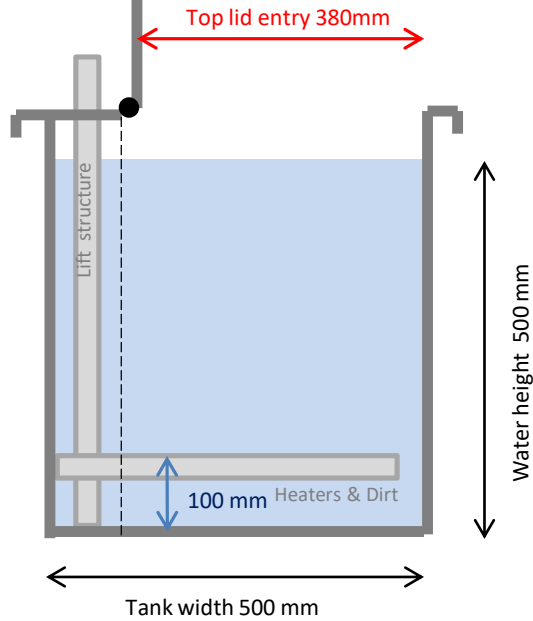

ACM-200E

Green Label
ULTRATECNO

Side view